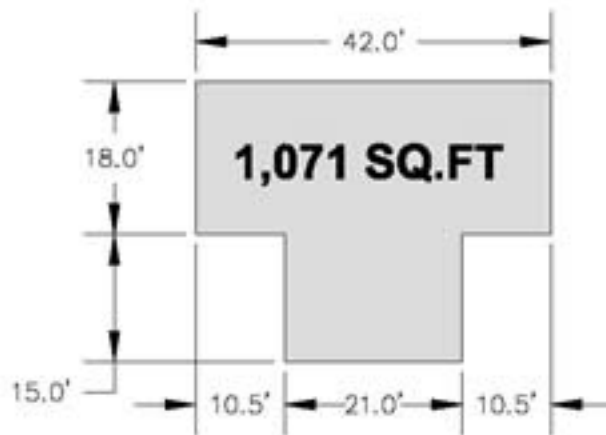

BUILDING A

BUILDING B

RESTROOM / PILOTS LOUNGE

BUILDING C

FALCON ROAD

**EXHIBIT A
N.E. T-HANGAR COMPLEX
4301 FALCON ROAD**

HANGAR "A" AND "B" FLOOR DIMENSIONS
N.E. T-HANGAR COMPLEX
4301 FALCON ROAD

**HANGAR "C" FLOOR DIMENSIONS
N.E. T-HANGAR COMPLEX
4301 FALCON ROAD**