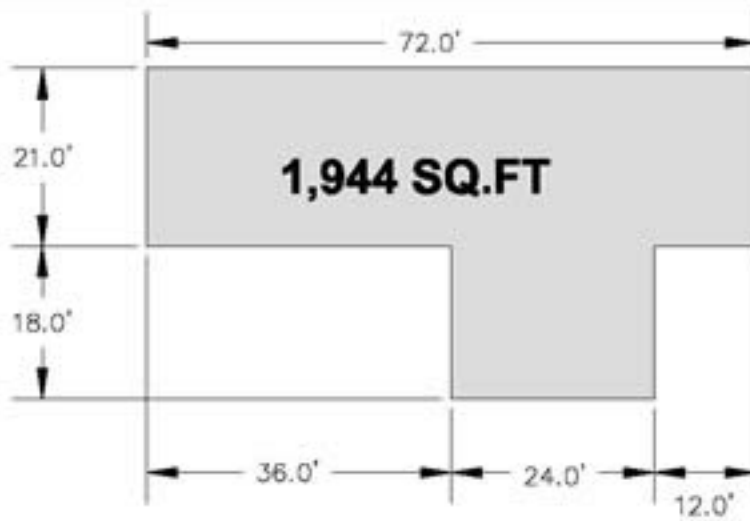

BUILDING A

BUILDING B

RESTROOM / PILOTS LOUNGE

BUILDING C

FALCON ROAD

**EXHIBIT A
N.E. T-HANGAR COMPLEX
4301 FALCON ROAD**

HANGAR "A" AND "B" FLOOR DIMENSIONS
N.E. T-HANGAR COMPLEX
4301 FALCON ROAD

**HANGAR "C" FLOOR DIMENSIONS
N.E. T-HANGAR COMPLEX
4301 FALCON ROAD**