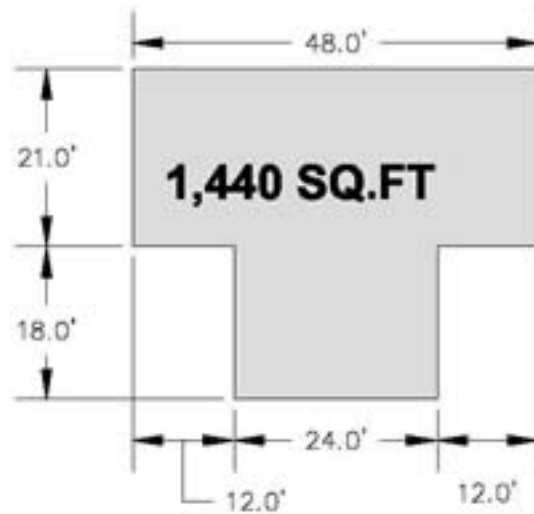

BUILDING A

BUILDING B

RESTROOM / PILOTS LOUNGE

BUILDING C

FALCON ROAD

**EXHIBIT A
N.E. T-HANGAR COMPLEX
4301 FALCON ROAD**

HANGAR "A" AND "B" FLOOR DIMENSIONS
N.E. T-HANGAR COMPLEX
4301 FALCON ROAD

**HANGAR "C" FLOOR DIMENSIONS
N.E. T-HANGAR COMPLEX
4301 FALCON ROAD**