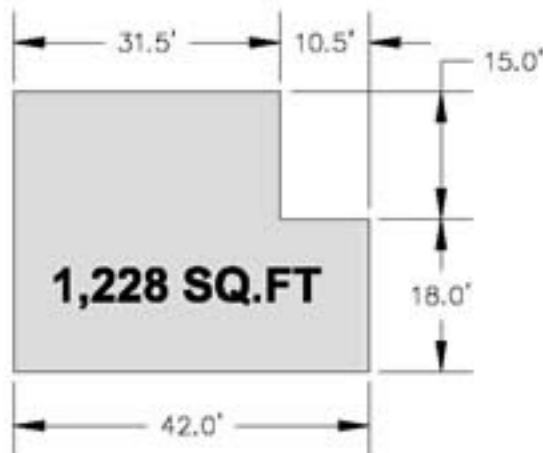

BUILDING A

BUILDING B

RESTROOM / PILOTS LOUNGE

BUILDING C

FALCON ROAD

**EXHIBIT A
N.E. T-HANGAR COMPLEX
4301 FALCON ROAD**

HANGAR "A" AND "B" FLOOR DIMENSIONS
N.E. T-HANGAR COMPLEX
4301 FALCON ROAD

**HANGAR "C" FLOOR DIMENSIONS
N.E. T-HANGAR COMPLEX
4301 FALCON ROAD**