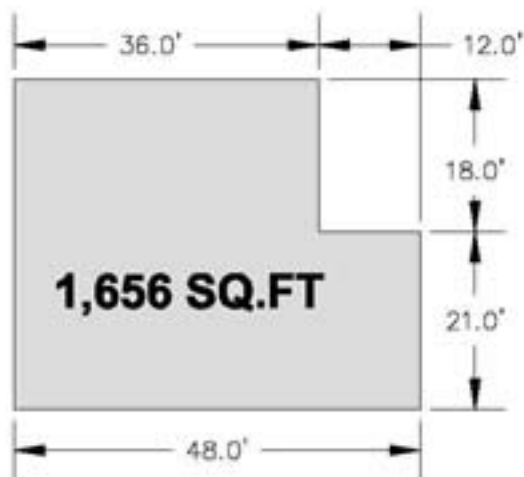

BUILDING A

BUILDING B

RESTROOM / PILOTS LOUNGE

BUILDING C

FALCON ROAD

**EXHIBIT A
N.E. T-HANGAR COMPLEX
4301 FALCON ROAD**

HANGAR "A" AND "B" FLOOR DIMENSIONS
N.E. T-HANGAR COMPLEX
4301 FALCON ROAD

**HANGAR "C" FLOOR DIMENSIONS
N.E. T-HANGAR COMPLEX
4301 FALCON ROAD**