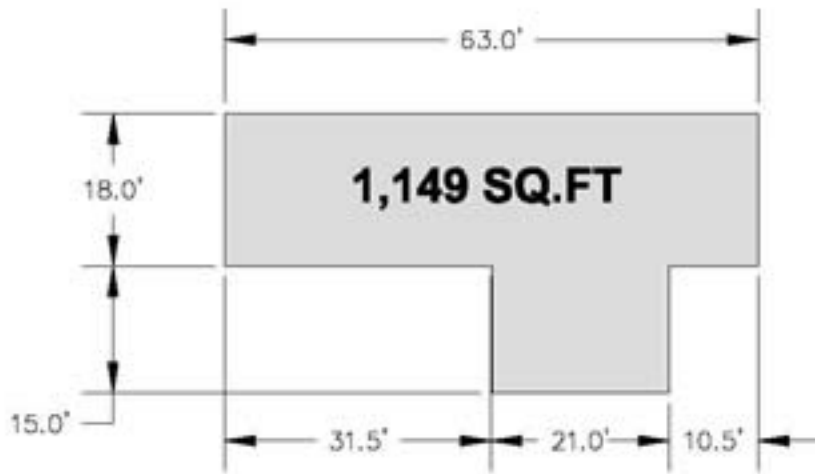

BUILDING A

BUILDING B

RESTROOM / PILOTS LOUNGE

BUILDING C

FALCON ROAD

**EXHIBIT A
N.E. T-HANGAR COMPLEX
4301 FALCON ROAD**

HANGAR "A" AND "B" FLOOR DIMENSIONS
N.E. T-HANGAR COMPLEX
4301 FALCON ROAD

**HANGAR "C" FLOOR DIMENSIONS
N.E. T-HANGAR COMPLEX
4301 FALCON ROAD**